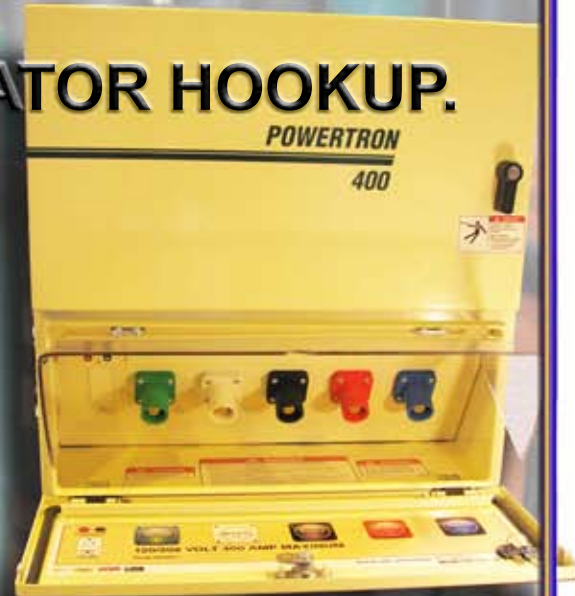

POWER SOLUTIONS

800 458-4231

908 412-8630

fax 908 412-8635

1301 New Market Ave. South Plainfield, NJ 07080

www.sbp4juice.com

sbp@sbp4juice.com

GENERATOR TIE IN PANELS

**SAFE, RAPID MOBILE GENERATOR HOOKUP.
MULTIPLE SIZES.
OUTDOOR ENCLOSURES.
WEATHER SHIELDED
CAMLOCK CONNECTORS.
INSTALLATION AVAILABLE.**

**POWERTRON
FROM 400 TO 1,600 AMPS
120/240, 120/208, 277/480V**