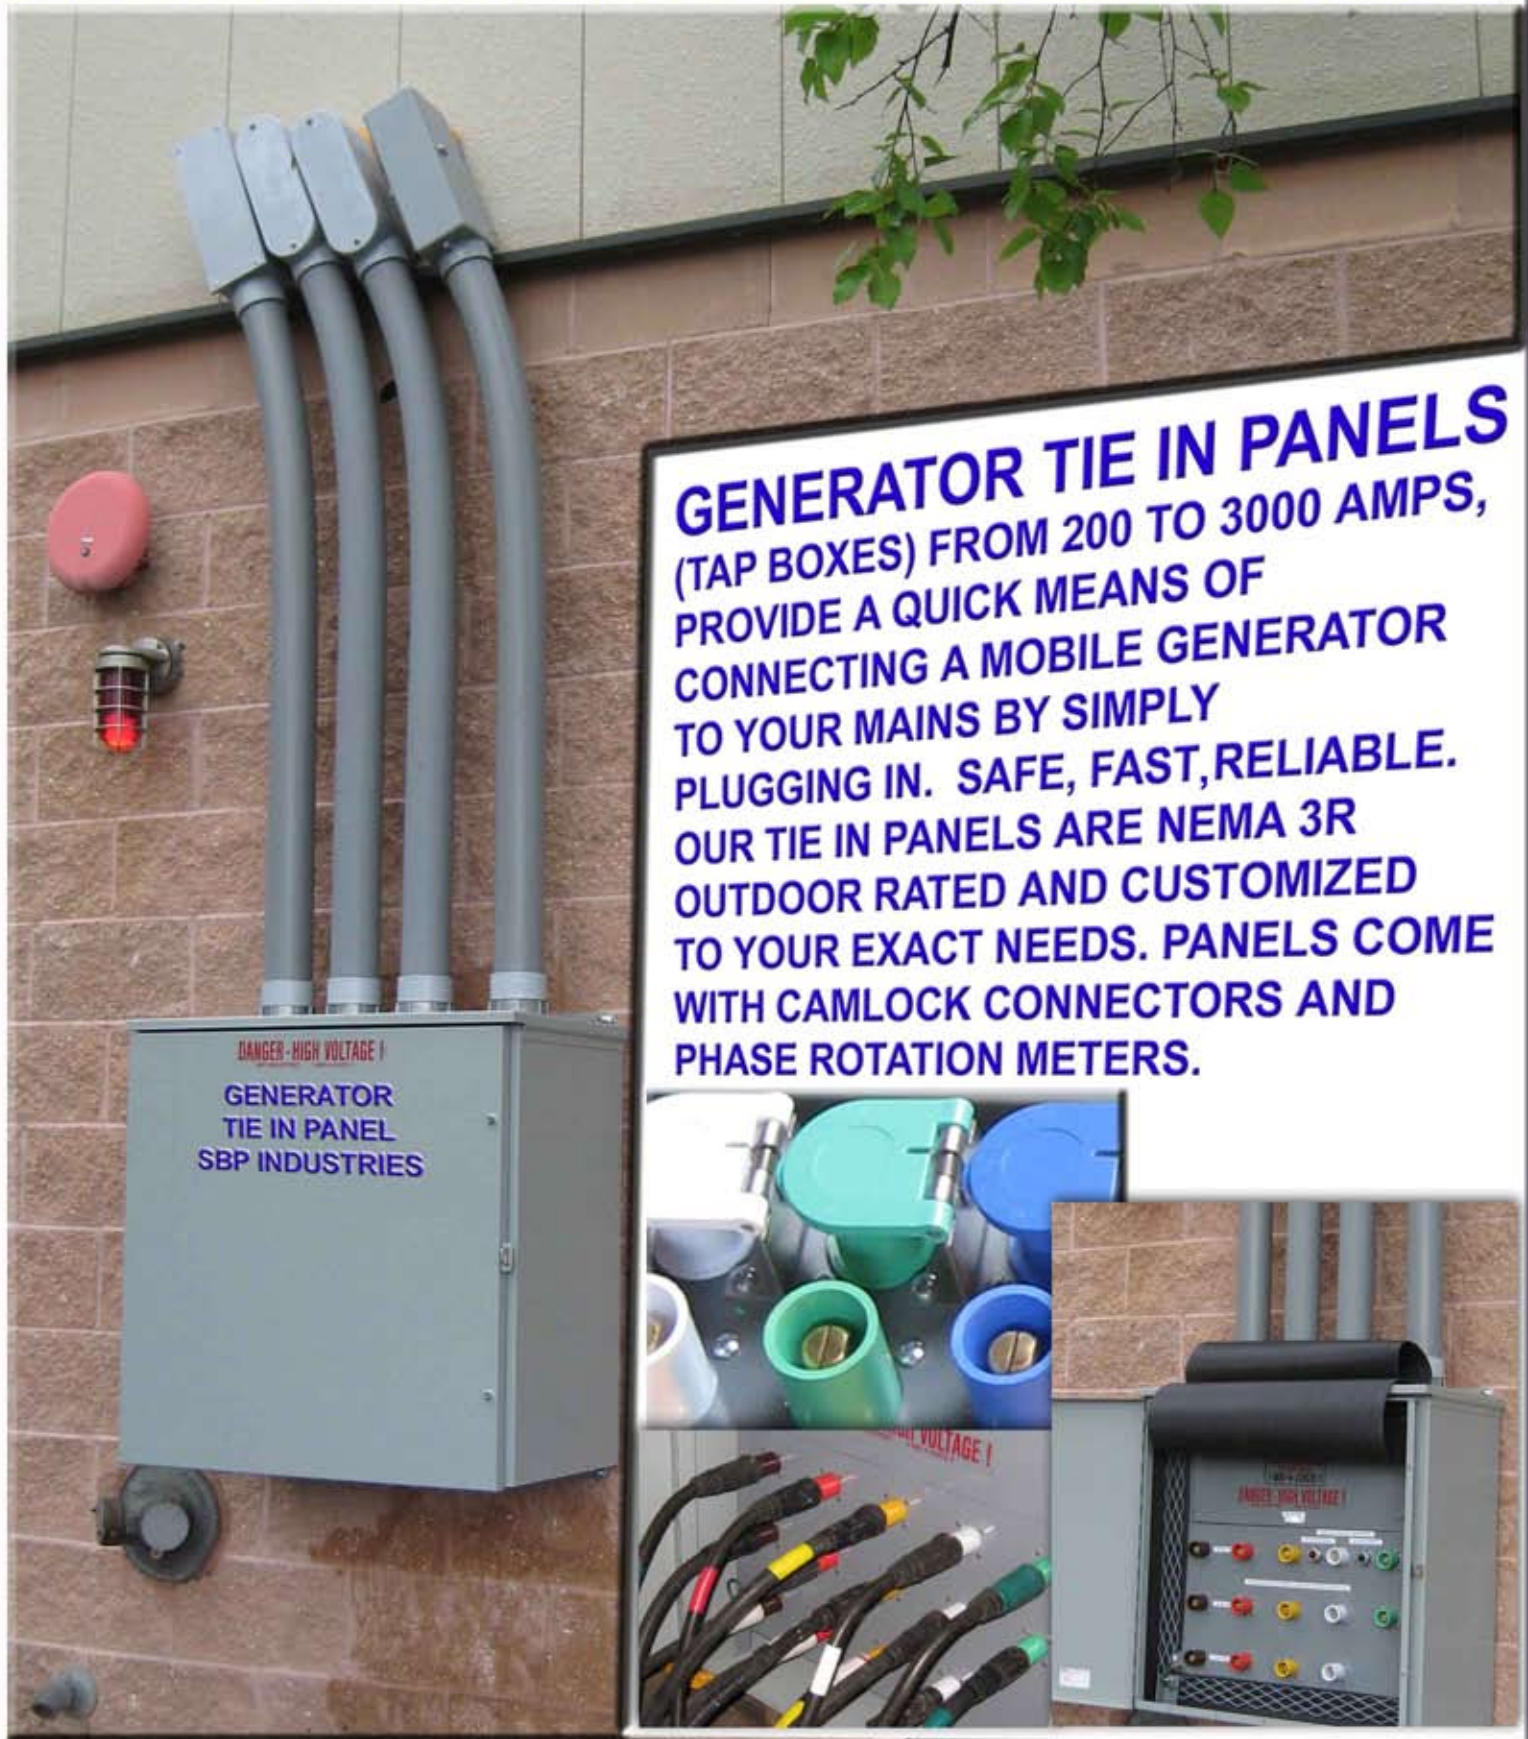

GENERATOR TIE IN PANELS
(TAP BOXES) FROM 200 TO 3000 AMPS,
PROVIDE A QUICK MEANS OF
CONNECTING A MOBILE GENERATOR
TO YOUR MAINS BY SIMPLY
PLUGGING IN. SAFE, FAST, RELIABLE.
OUR TIE IN PANELS ARE NEMA 3R
OUTDOOR RATED AND CUSTOMIZED
TO YOUR EXACT NEEDS. PANELS COME
WITH CAMLOCK CONNECTORS AND
PHASE ROTATION METERS.